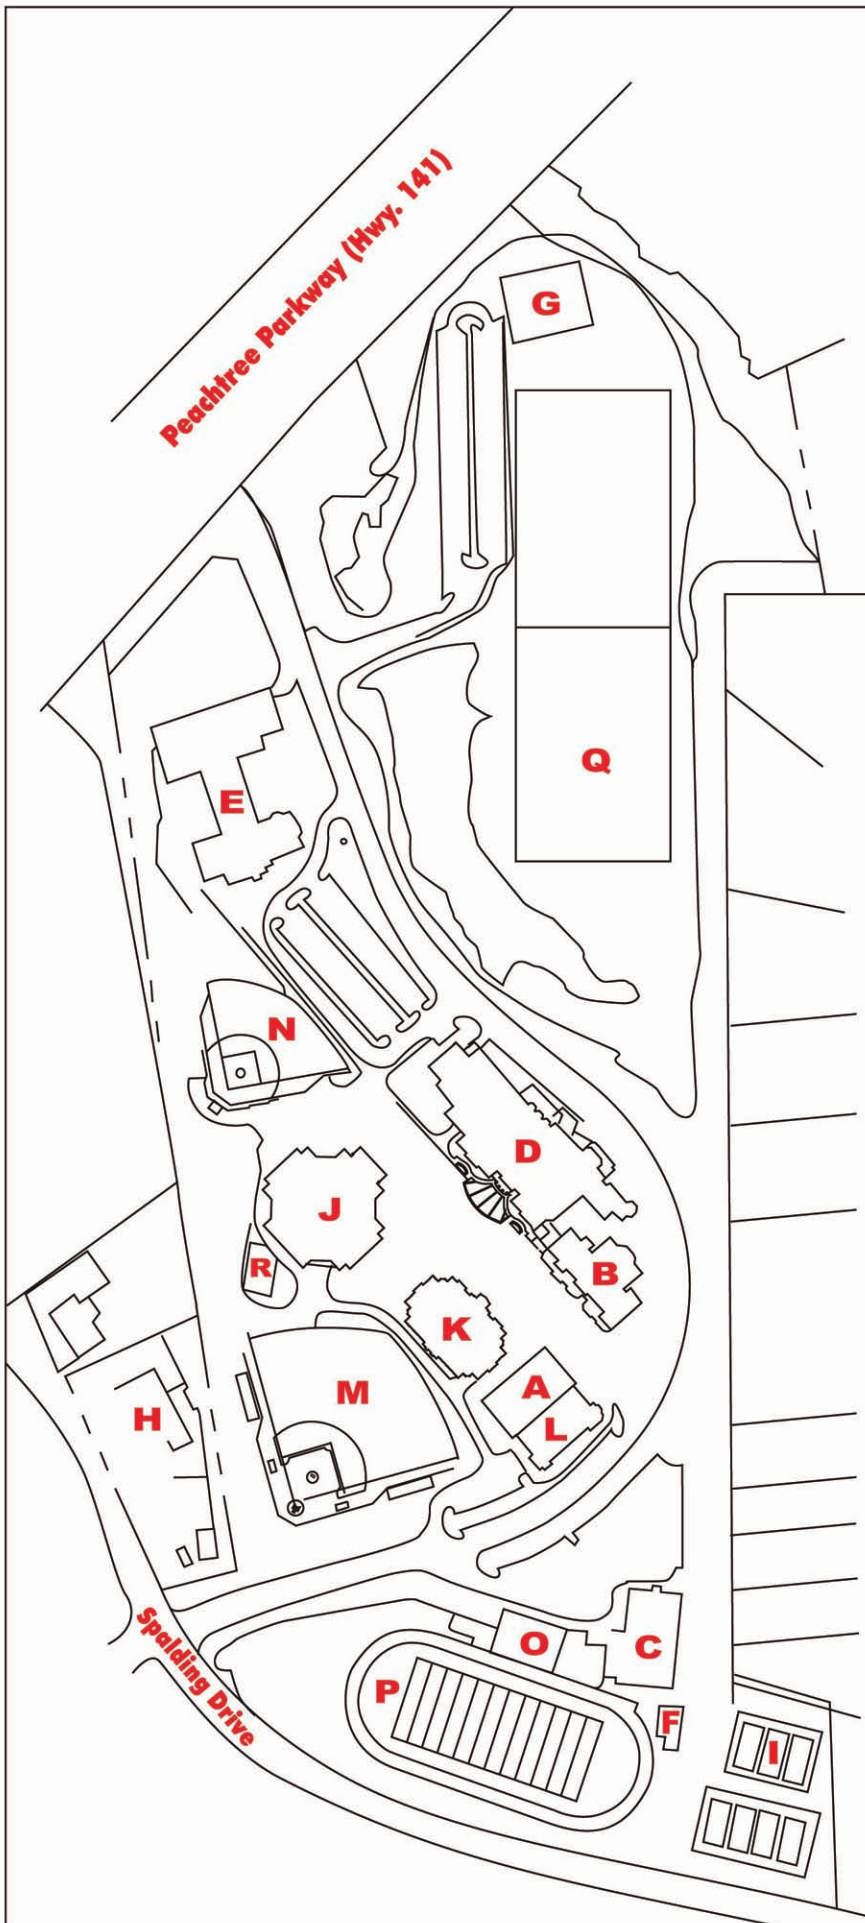

WESLEYAN

Directory

- A. Marchman Gym
- B. Cleghorn Hall
- C. Hoover Center
- D. Wesley Hall
- E. Warren Hall
- F. Cooper Field House
- G. Davidson Natatorium
- H. Wesleyan Annex
- Facilities Headquarters
- Indoor Batting Cages
- I. Curley Tennis Courts
- J. Yancey Gymnasium
- K. Fine Arts Building
- L. Gillfillan Hall (Administration)
- M. Gaebelein Baseball Field
- N. Agape Softball Field
- O. Henderson Stadium
- P. Robinson Field
- Q. Lake Fields
- R. Outdoor Batting Cages